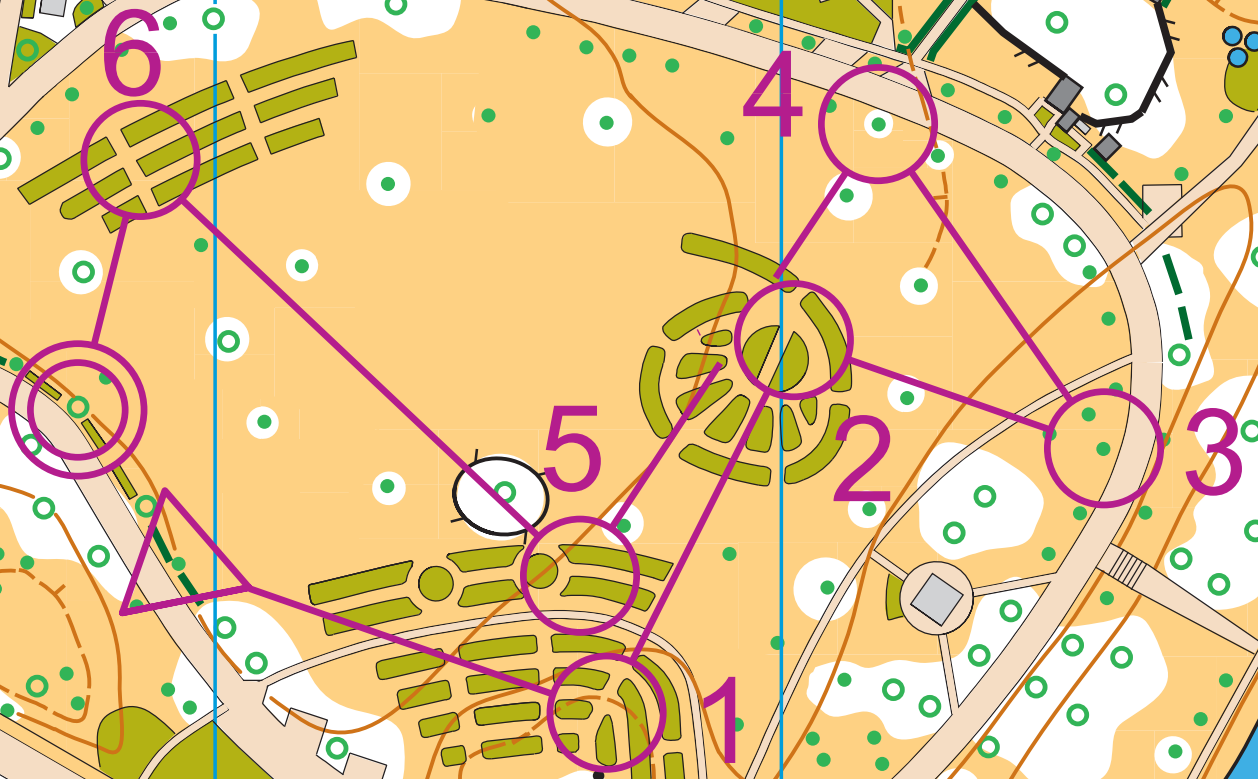

# New Farm Park Demo 2

**Course Course1, Length 0.8 km**  
Start Tree  
1. 32 Garden Bed N end  
2. 36 Garden bed N end  
3. 34 Tree  
4. 35 Tree  
5. 31 Garden Bed W end  
6. 37 Garden bed W end  
70 m from last control to finish. No tapes

cross  
meter,