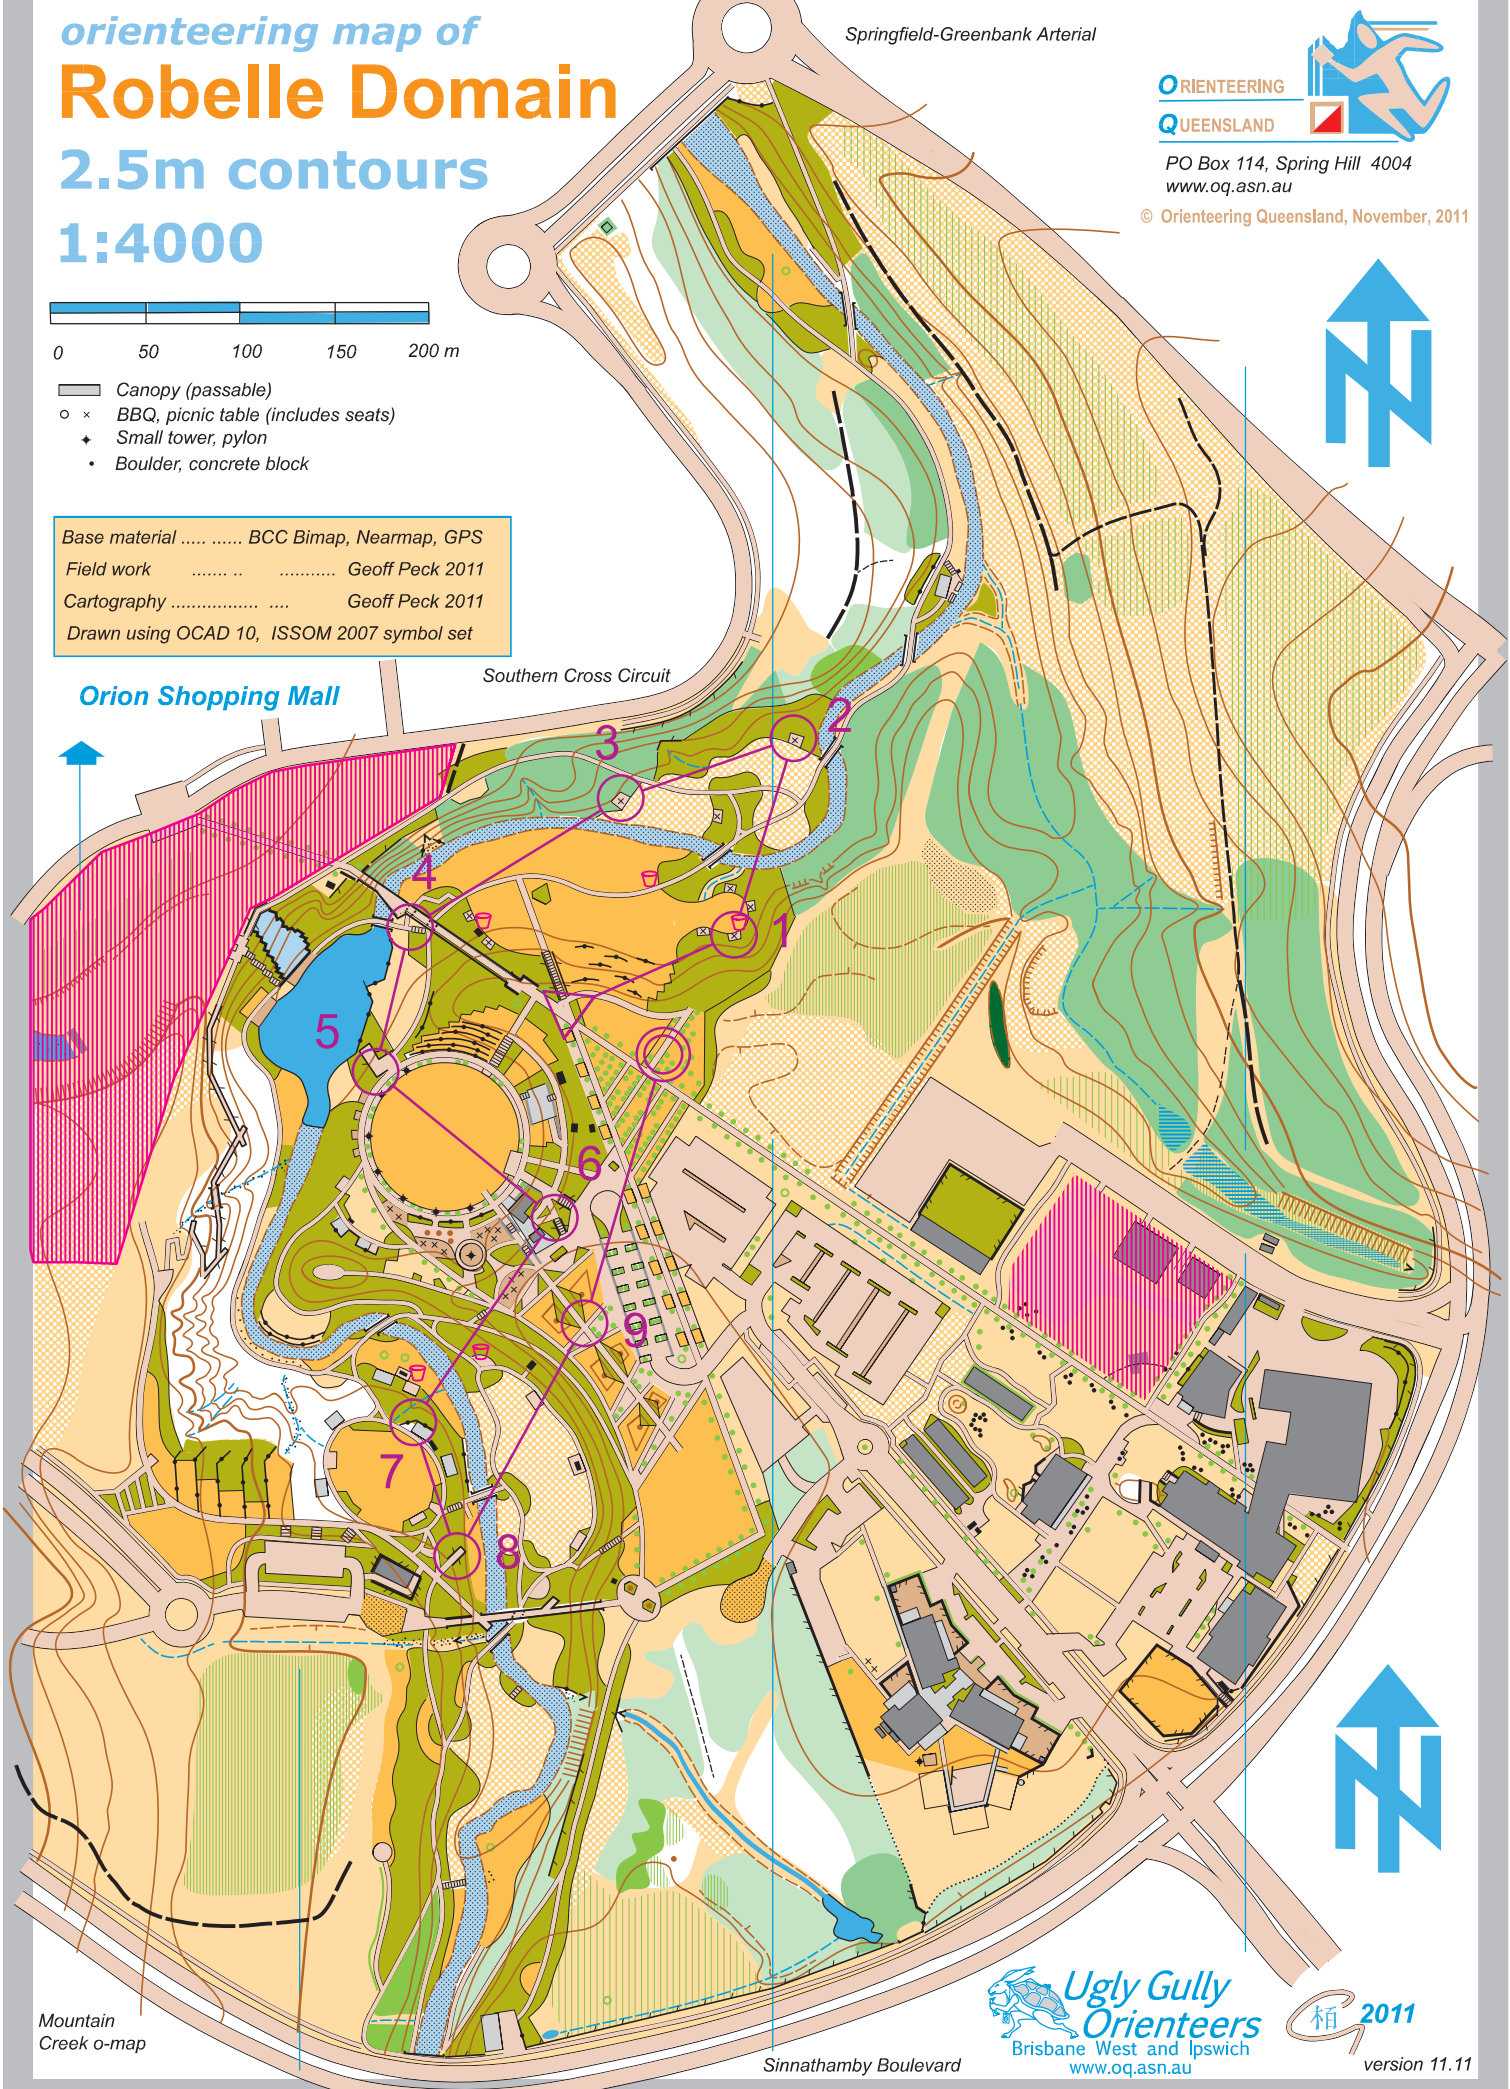

# orienteering map of Robelle Domain

## 2.5m contours

### 1:4000

Springfield-Greenbank Arterial

ORIENTEERING

QUEENSLAND

PO Box 114, Spring Hill 4004  
www.oq.asn.au

© Orienteering Queensland, November, 2011

- Canopy (passable)
- × BBQ, picnic table (includes seats)
- ◆ Small tower, pylon
- Boulder, concrete block

Base material ..... BCC Bimap, Nearmap, GPS  
 Field work ..... Geoff Peck 2011  
 Cartography ..... Geoff Peck 2011  
 Drawn using OCAD 10, ISSOM 2007 symbol set

Orion Shopping Mall

Southern Cross Circuit